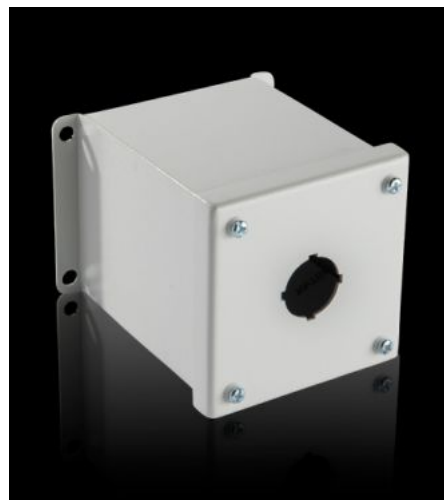

IT INFRASTRUCTURE

SOFTWARE & SERVICES

FRIEDHELM LOH GROUP

PB 8017.685 - Pushbutton boxes PB extra deep

The NEMA rated PB series pushbutton box enclosure is designed for indoor use to house pushbuttons, selector switches, and pilot lights. This enclosure protects equipment from dirt, dust, sprayed water, oil, and coolants.

Features

| | |
|-------------------|---|
| Model No. | PB 8017.685 |
| Material | Carbon steel |
| Surface finish | Housing and cover: Dipcoat primed, powder-coated on the outside, textured paint |
| Color | RAL 7035 |
| Supply includes | Wall mounting bracket Mounting panel: Zinc-plated Cover screws, captive |
| Hole diameter | 30.5 mm |
| Number of holes | 1 |
| Number of columns | 1 |
| Number of rows | 1 |